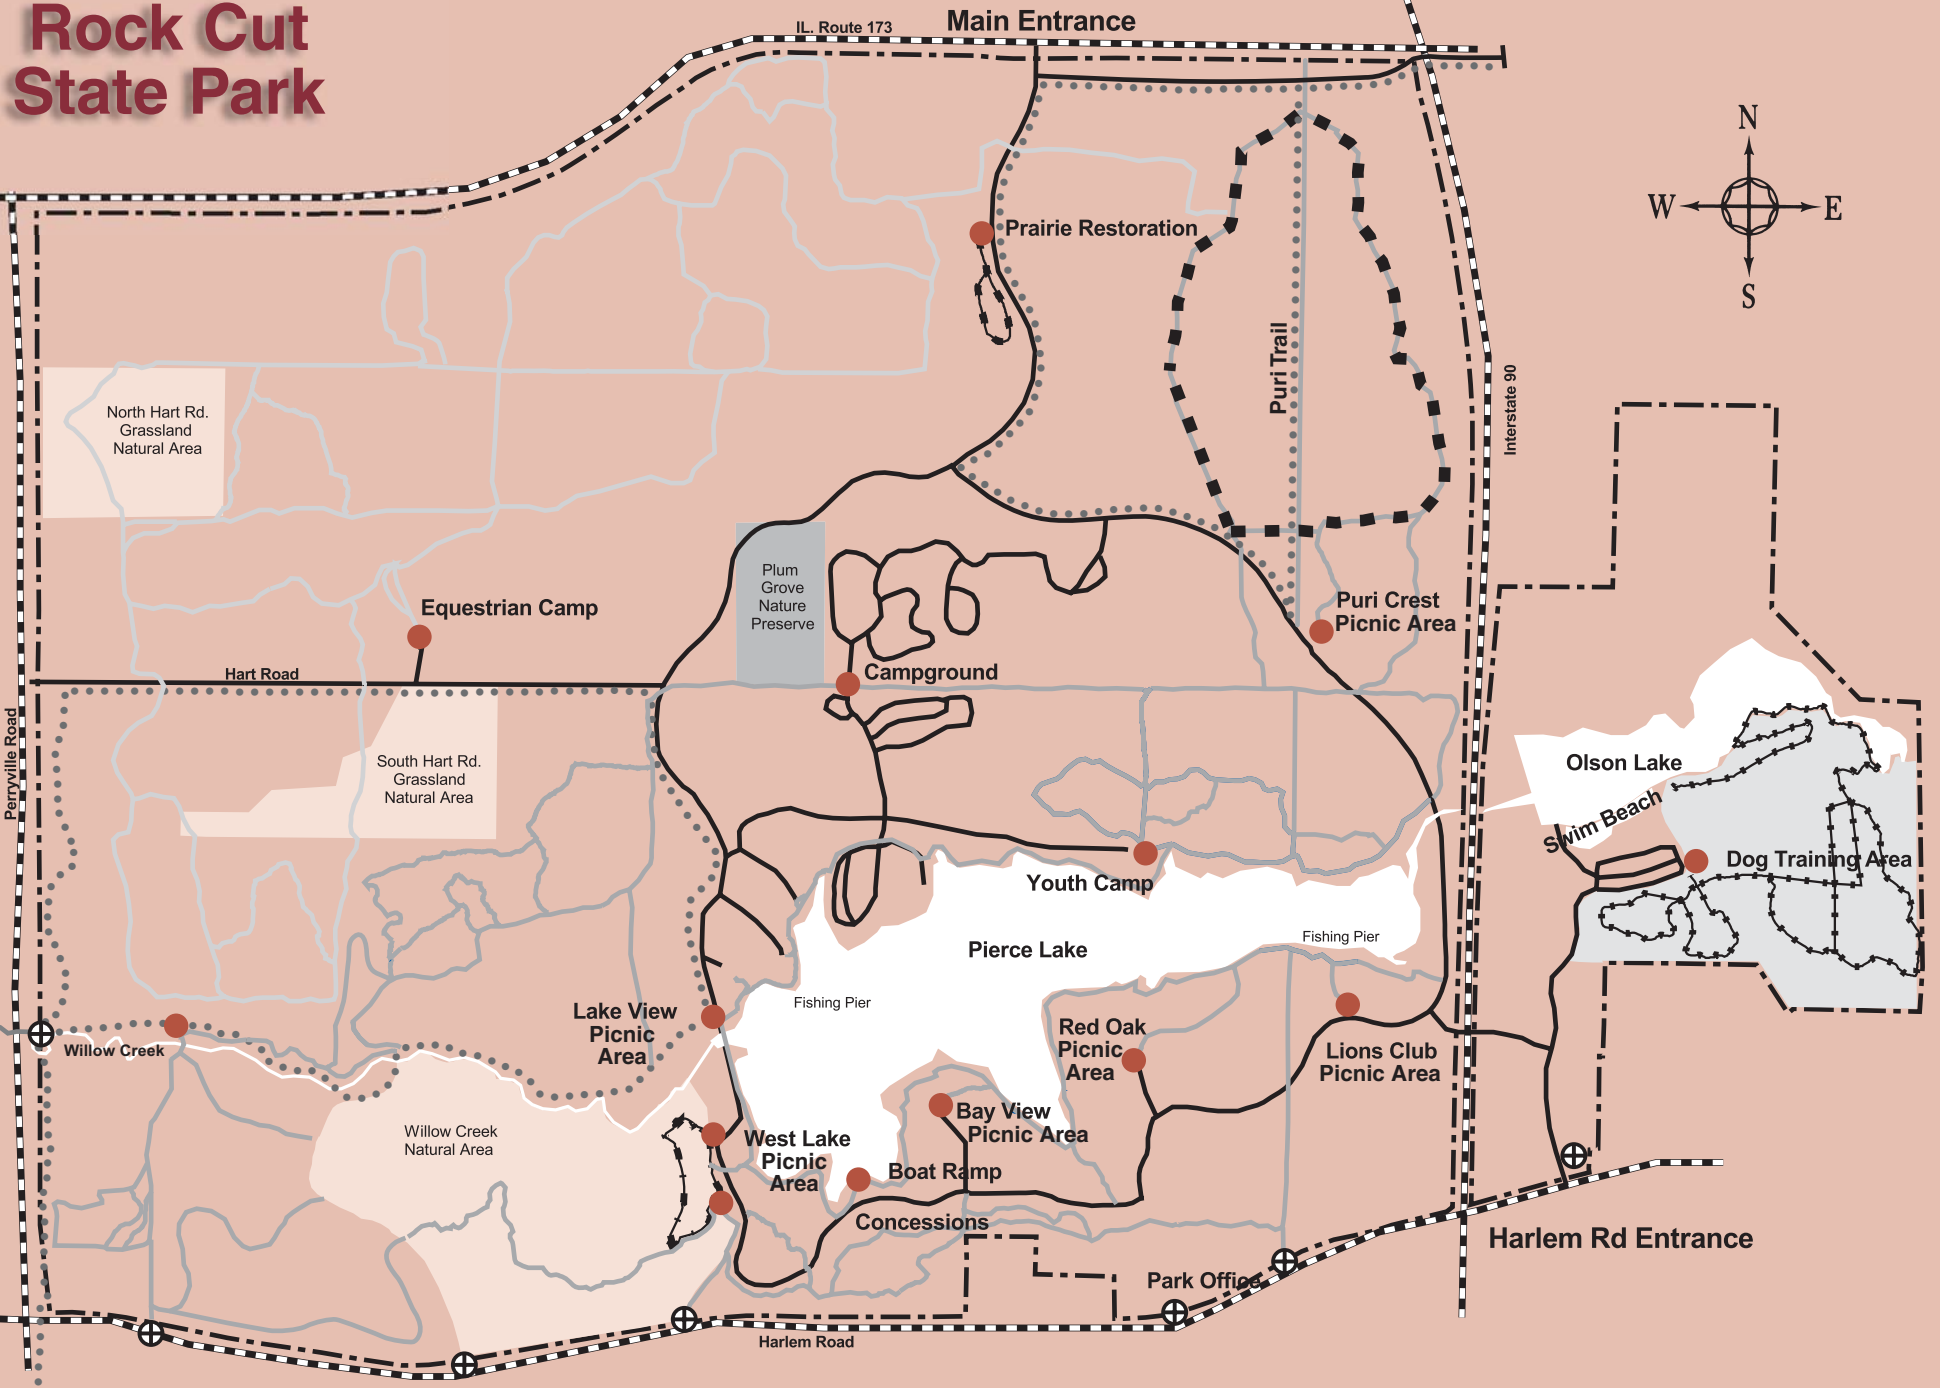

Rock Cut State Park

Legend

- | | | | | | | | |
|--|------------------|--|---------------------------------------------------|--|-------------------|--|-----------------|
| | Access Points | | Willow Creek/
Puri Trail-Bike Paths/Perryville | | Dog Training Area | | Natural Areas |
| | Trail Heads | | Nature Trail | | Paved Roads | | Nature Preserve |
| | Bike-Hike Trail | | Multi-Purpose Trail | | Major Roads | | Lakes |
| | Equestrian Trail | | Hiking Trails | | Rock Cut Boundary | | |