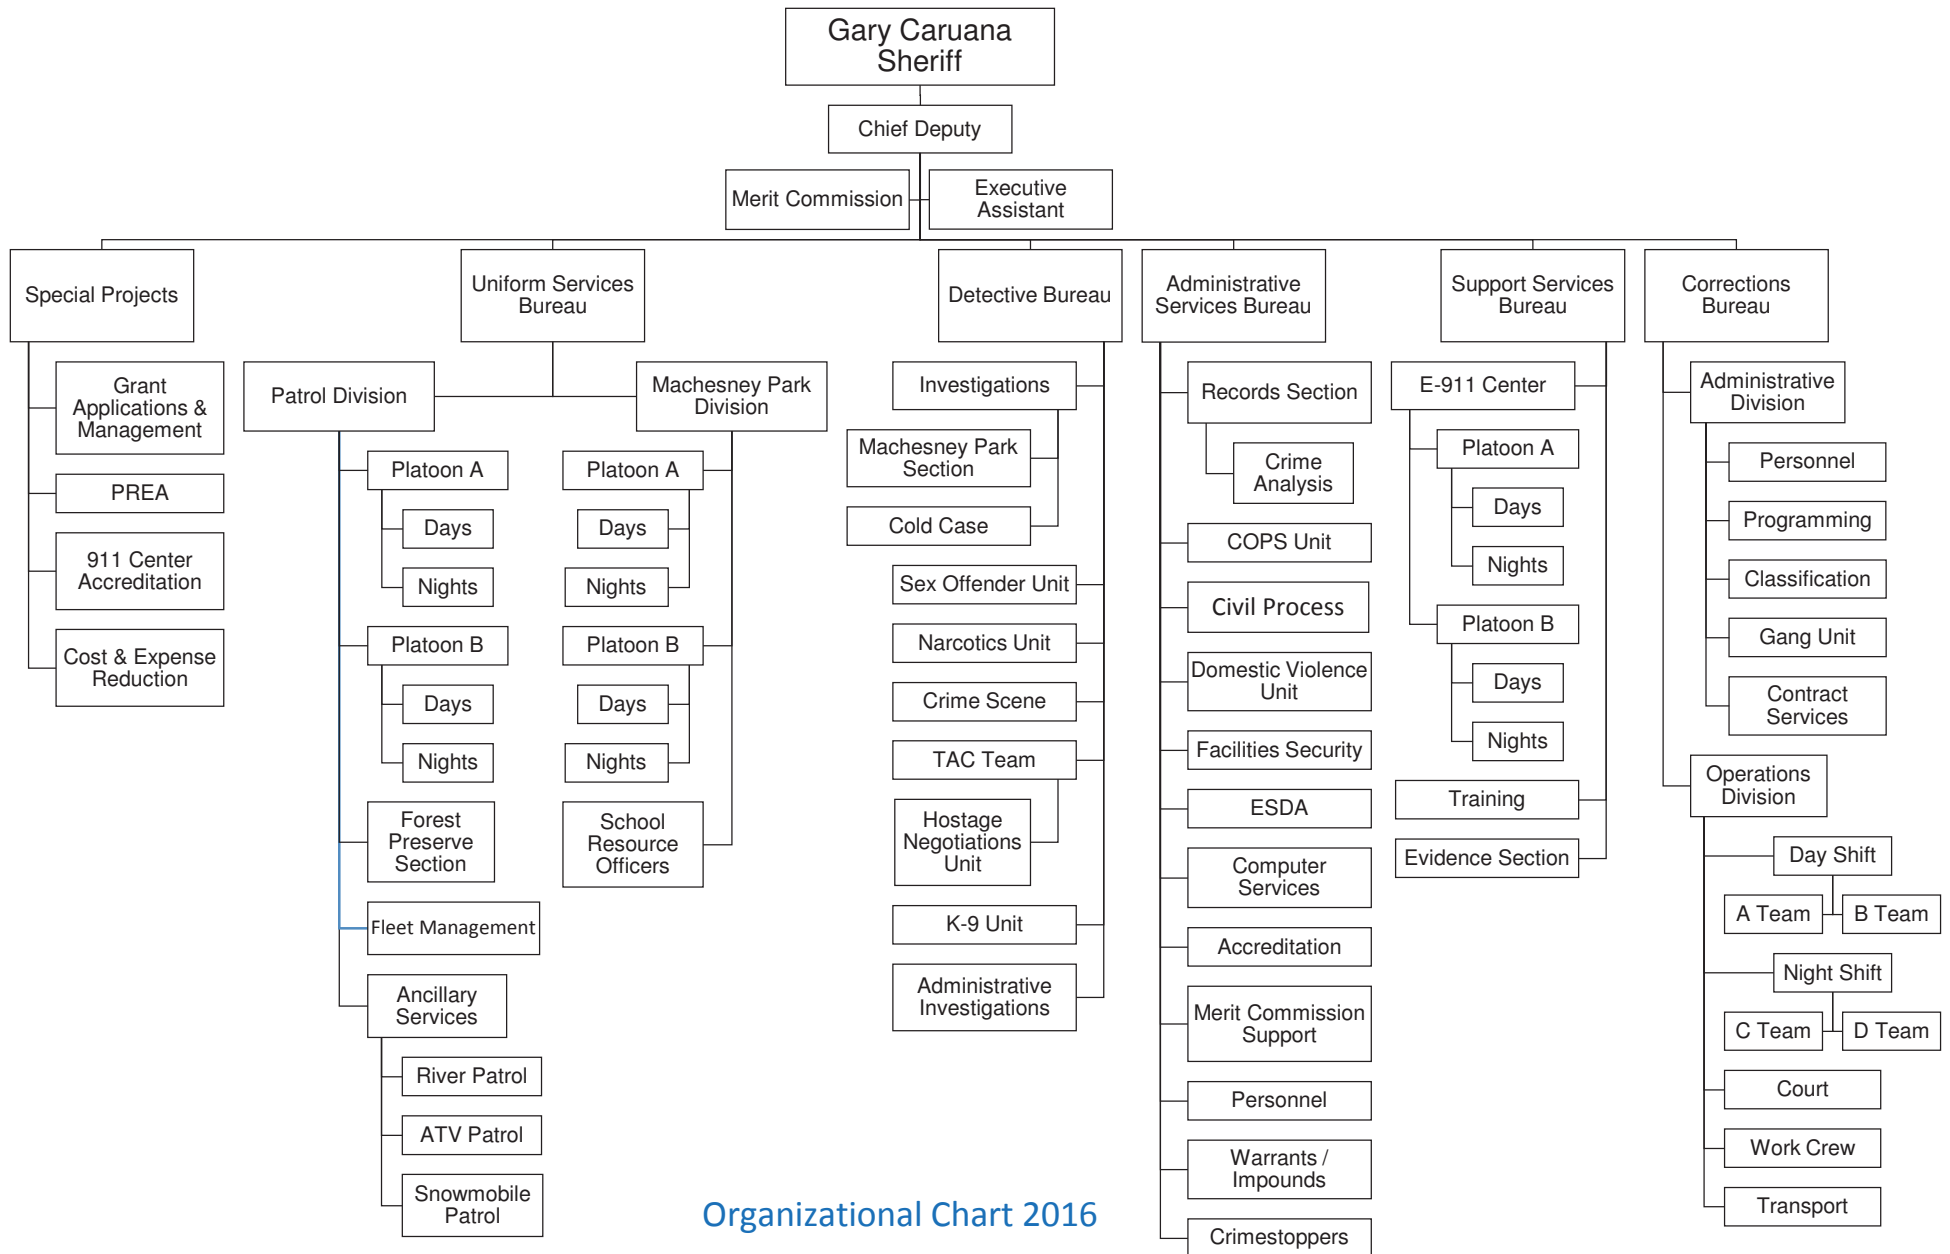

Winnebago County Sheriff's Office

Organizational Chart 2016